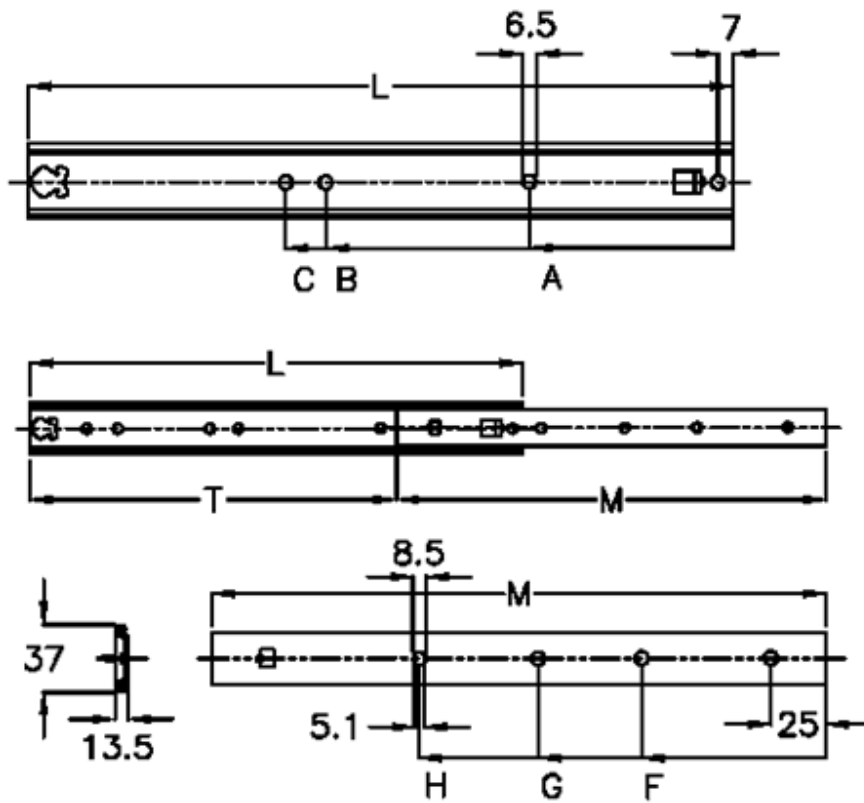

Data Sheet

Article number: 11107231

Description: Thomas Regout Telescopic Slide 11107231 FINN2, 2-piece
Length 350 mm / load cap. 63 kg / extension 239 mm

Measures

A	= 135	M = 335
B	= 231	T = 239
C	= 263	
F	= 89	
G	= 153	
H	= 185	
L	= 350	
Load capacity side mounted	= 48	